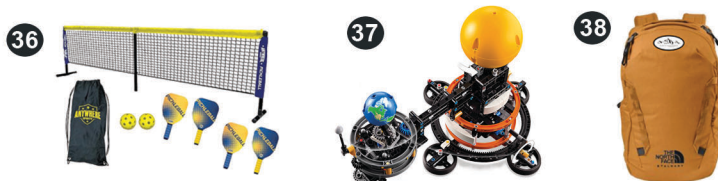

\$4,000
LEVEL 13

- 45 - Klymit Cross Canyon 2 Tent & Footprint
- 46 - Adventure Camp Package
- 47 - LEGO Police Train Heist #60508

\$3,000
LEVEL 12

- 42 - Eagle Claw Fishing Set
- 43 - LEGO Family Vacation Beach Resort #42673
- 44 - Case Bonestag Folding Hunter Knife w/ Leather Sheath

\$2,200
LEVEL 11

- 39 - LEGO Hogwarts Castle: Hospital Wing #76463
- 40 - Foldable Drone w/ WiFi Camera
- 41 - HEXBUG Battlebots Arena Max

\$1,500
LEVEL 10

- 36 - Youth Pickleball Set
- 37 - Lego Planet Earth and Moon in Orbit #42178
- 38 - NorthFace Backpack